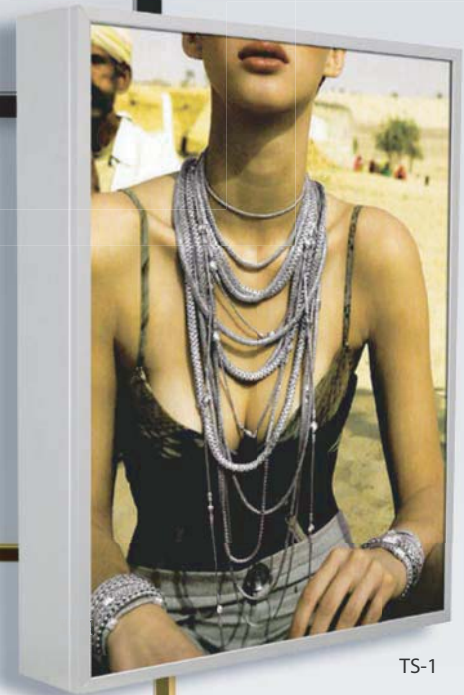

TS-5 | TS-13

TS-3

TS-1

TS-6 | TS-14

TS-18

LIGHTBOXES SIMPLIFIED

front, top or side loading

double or single faced

wall mount or hanging

| Series | Overall dimensions of lightbox is larger than graphic size by: | Visual opening is less than graphic size by: | Frame rail width: | Depth: | Graphic overlay | Finishes: | Usage |
|--------|--|--|-------------------|-------------|-----------------|-------------------------|--------|
| TS-1 | 13/16" | 1/2" | 1/2" | 4 11/16" | 1/8" acrylic | PG / SG / PS / SS / BLK | INDOOR |
| TS-3 | 2" | 1 1/2" | 1 3/4" | 5" | .020 lexan | PG / SG / PS / SS / BLK | INDOOR |
| TS-5 | 1 1/2" | 1" | 1 1/4" | 4 3/4" | .020 lexan | PG / SG / PS / SS / BLK | INDOOR |
| TS-6 | 1 1/2" | 1" | 1 1/4" | 4 3/4" | .020 lexan | PG / SG / PS / SS / BLK | INDOOR |
| TS-13 | 1 3/4" | 1" | 1 1/4" | 3" | .020 lexan | PG / SG / PS / SS / BLK | INDOOR |
| TS-14 | 1 3/4" | 1" | 1 1/4" | 3" | .020 lexan | PG / SG / PS / SS / BLK | INDOOR |
| TS-18 | 1/2" height 1 1/2" Less than width | 1/4" | 3/8" | 4" - 5 1/2" | 1/16" acrylic | BLK | INDOOR |

TOP / SIDE LOADING

TS-1 | STANDARD SERIES

FRONT LOADING / OPEN FACED

FRONT LOADING / OPEN FACED

TS-5 | CONTEMPORARY SERIES

FRONT LOADING / OPEN FACED

FRONT LOADING / OPEN FACED

TS-6 | RADIUS SERIES