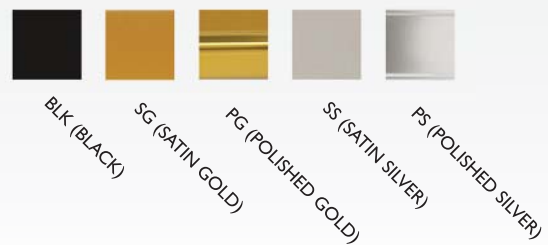

ALL ENBANKS AVAILABLE AS A COUNTER-MOUNT OR EXTENDED AS A PYLON FOR SURFACE MOUNTING TO FASCIA OF SLOT BANK BASE MODULE